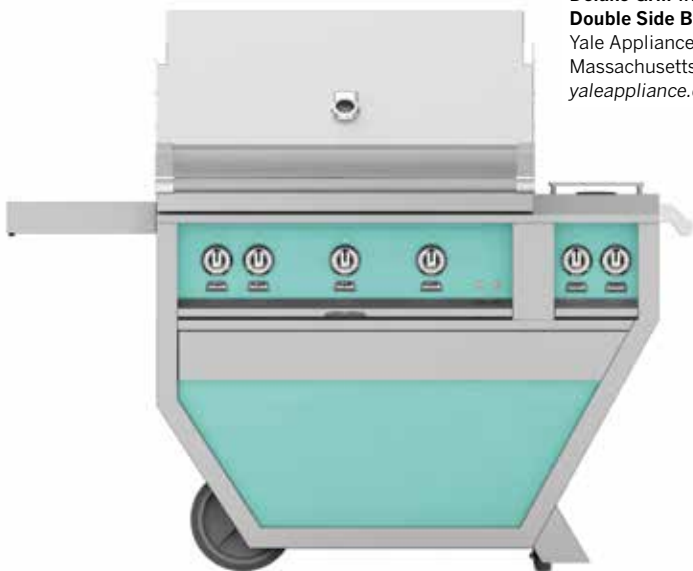

Larsen Performance Fabrics by Jack Larsen for Cowtan & Tout, Boston Design Center, cowtan.com

Geo Bright and Block Floral Melamine Plates, Annie Selke, annieselke.com

Bright Sunny Day

From tangerine-orange swings to lemon-yellow lounge chairs, color adds zest to backyards.

Cuddle Up Brushed Throw by Perennials, Studio 534, Boston Design Center, s5boston.com

36" Hestan Outdoor Deluxe Grill with Double Side Burner, Yale Appliance, various Massachusetts locations, yaleappliance.com