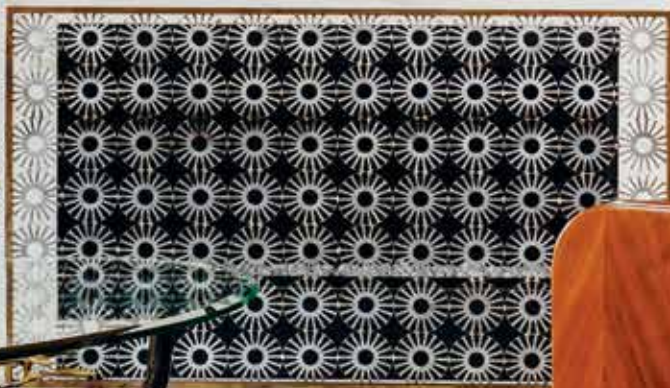

New England HOME

Celebrating Fine Design, Architecture, and Building

Artful Rest

AN ODE TO
THE OASIS